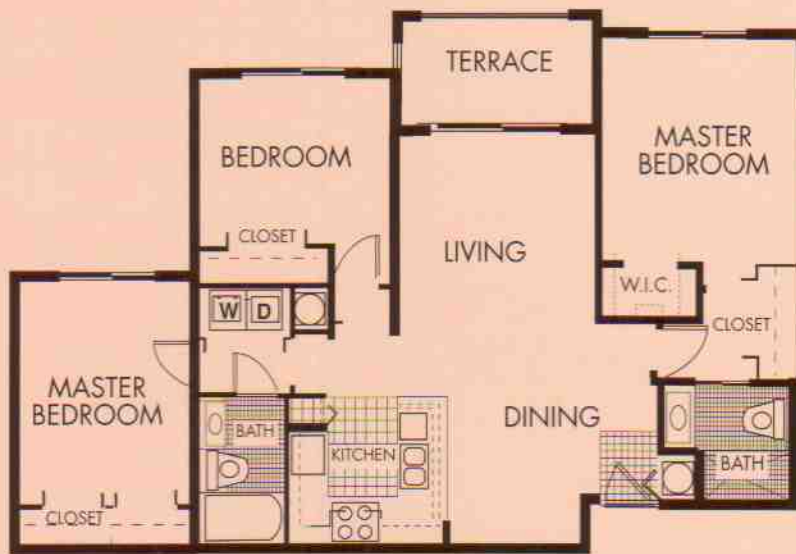

D O N A I R E

THREE BEDROOMS  
TWO BATHS

TOTAL: 1381 SQ. FT., AIR CONDITIONED: 1219

*The Enclave*

*A great location where quality  
and value come together.*

Oral representations cannot be relied upon as correctly stating representations of the developer. For correct representations, make reference to this brochure and to Florida statutes, to be furnished by the developer to a buyer or a lessee.