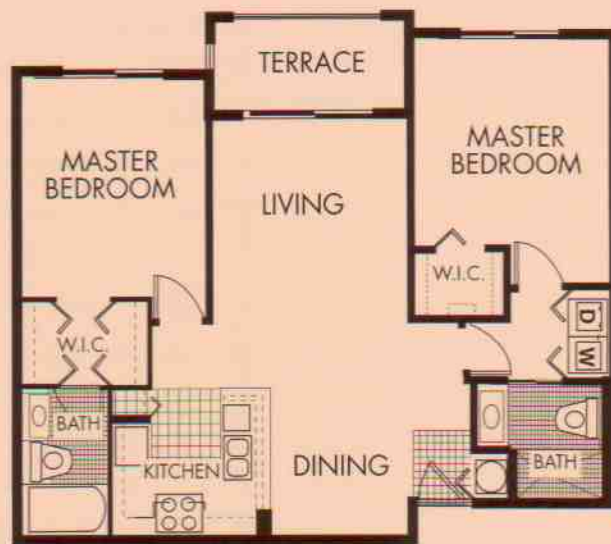

CASTILE

TWO MASTER BEDROOMS
TWO BATHS

TOTAL: 1124 SQ. FT., AIR CONDITIONED: 1042

The Enclave

*A great location where quality
and value come together.*

Oral representations cannot be relied upon as correctly stating representations of the developer. For correct representations, make reference to this brochure and to Florida statutes, to be furnished by the developer to a buyer or a lessee.